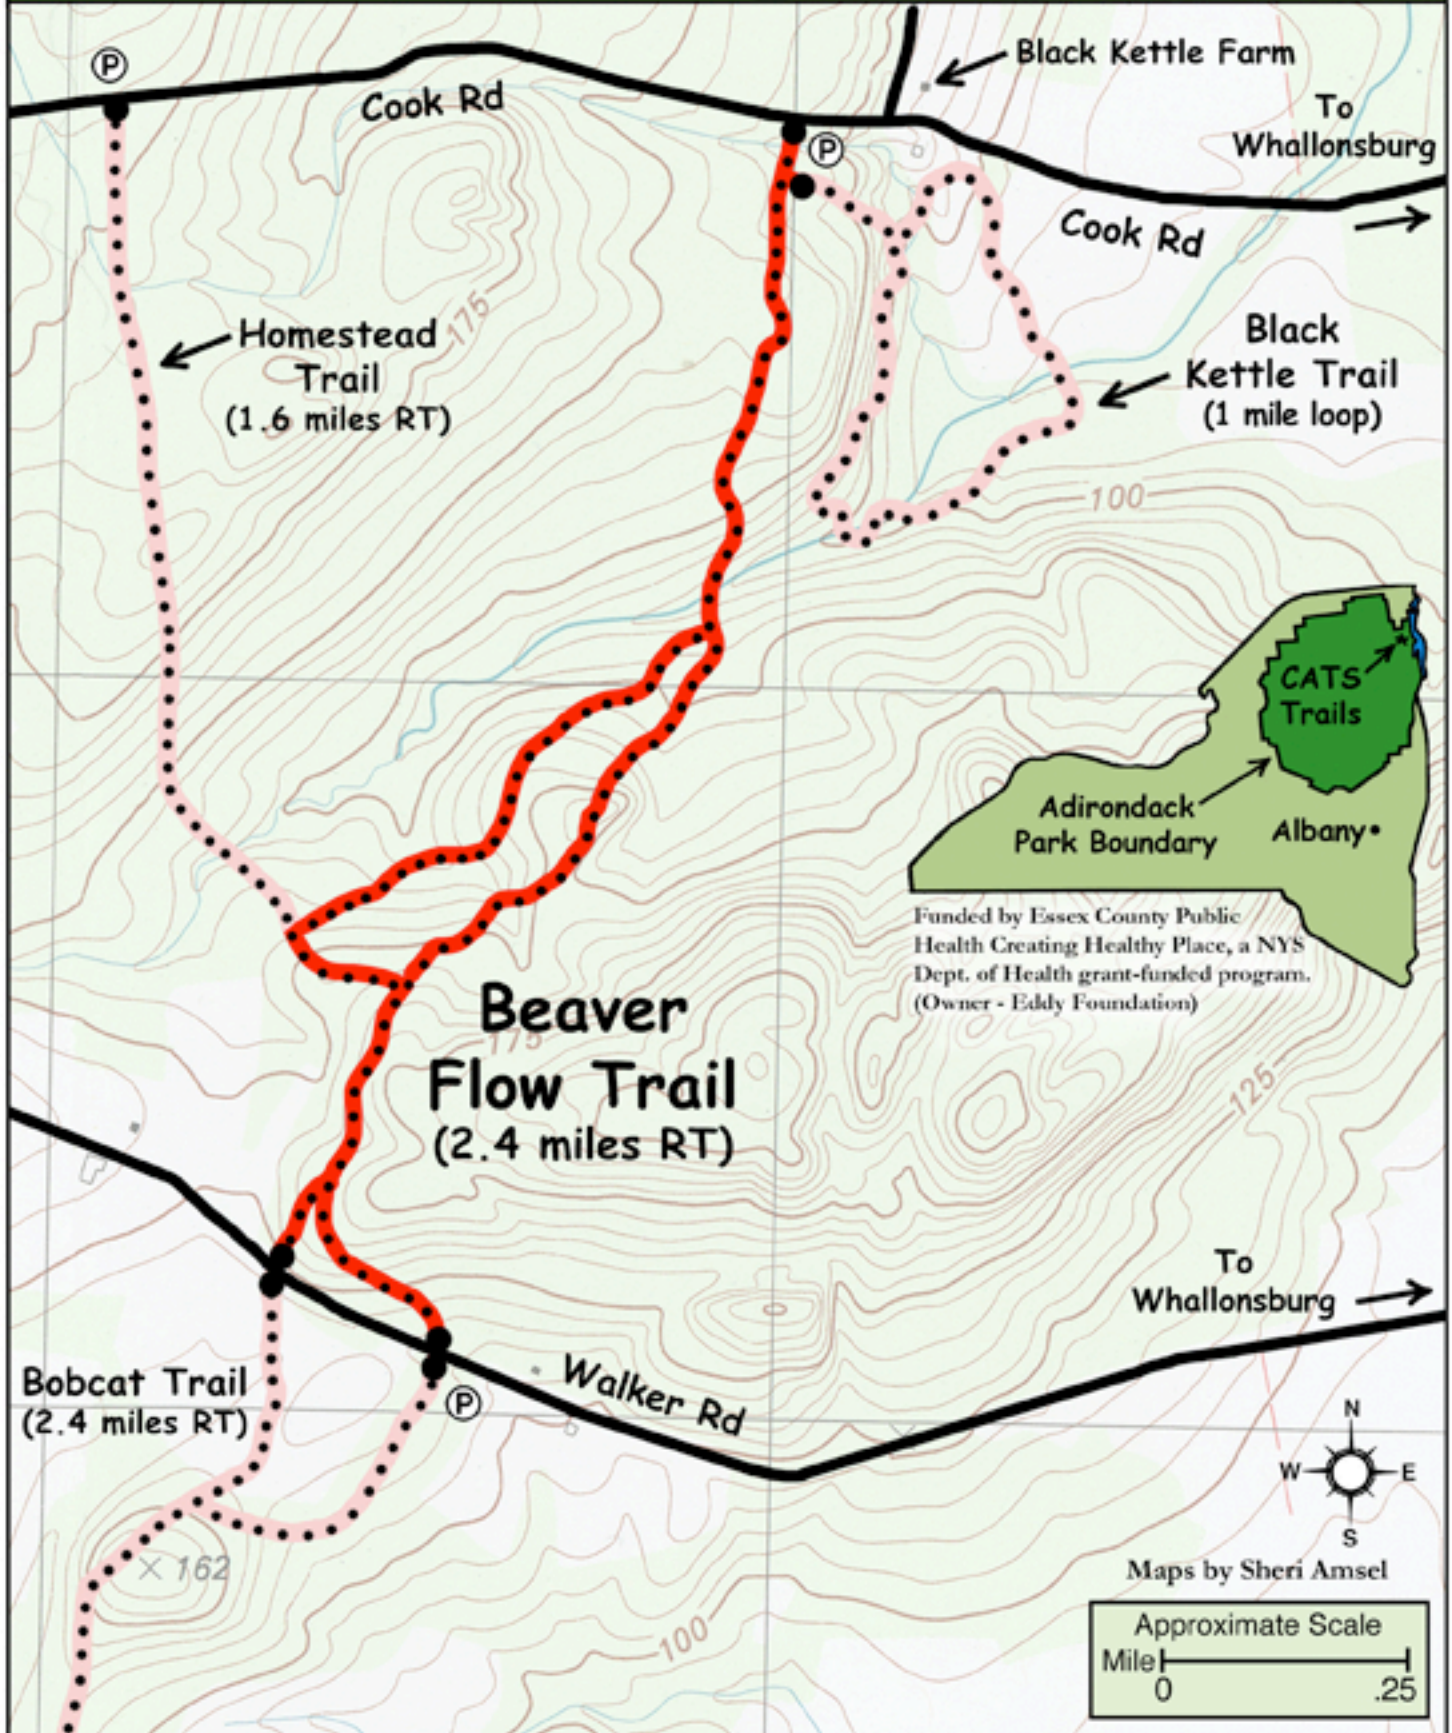

# CHAMPLAIN AREA TRAILS

SAVING LAND  MAKING TRAILS

Funded by Essex County Public Health Creating Healthy Place, a NYS Dept. of Health grant-funded program. (Owner - Eddy Foundation)