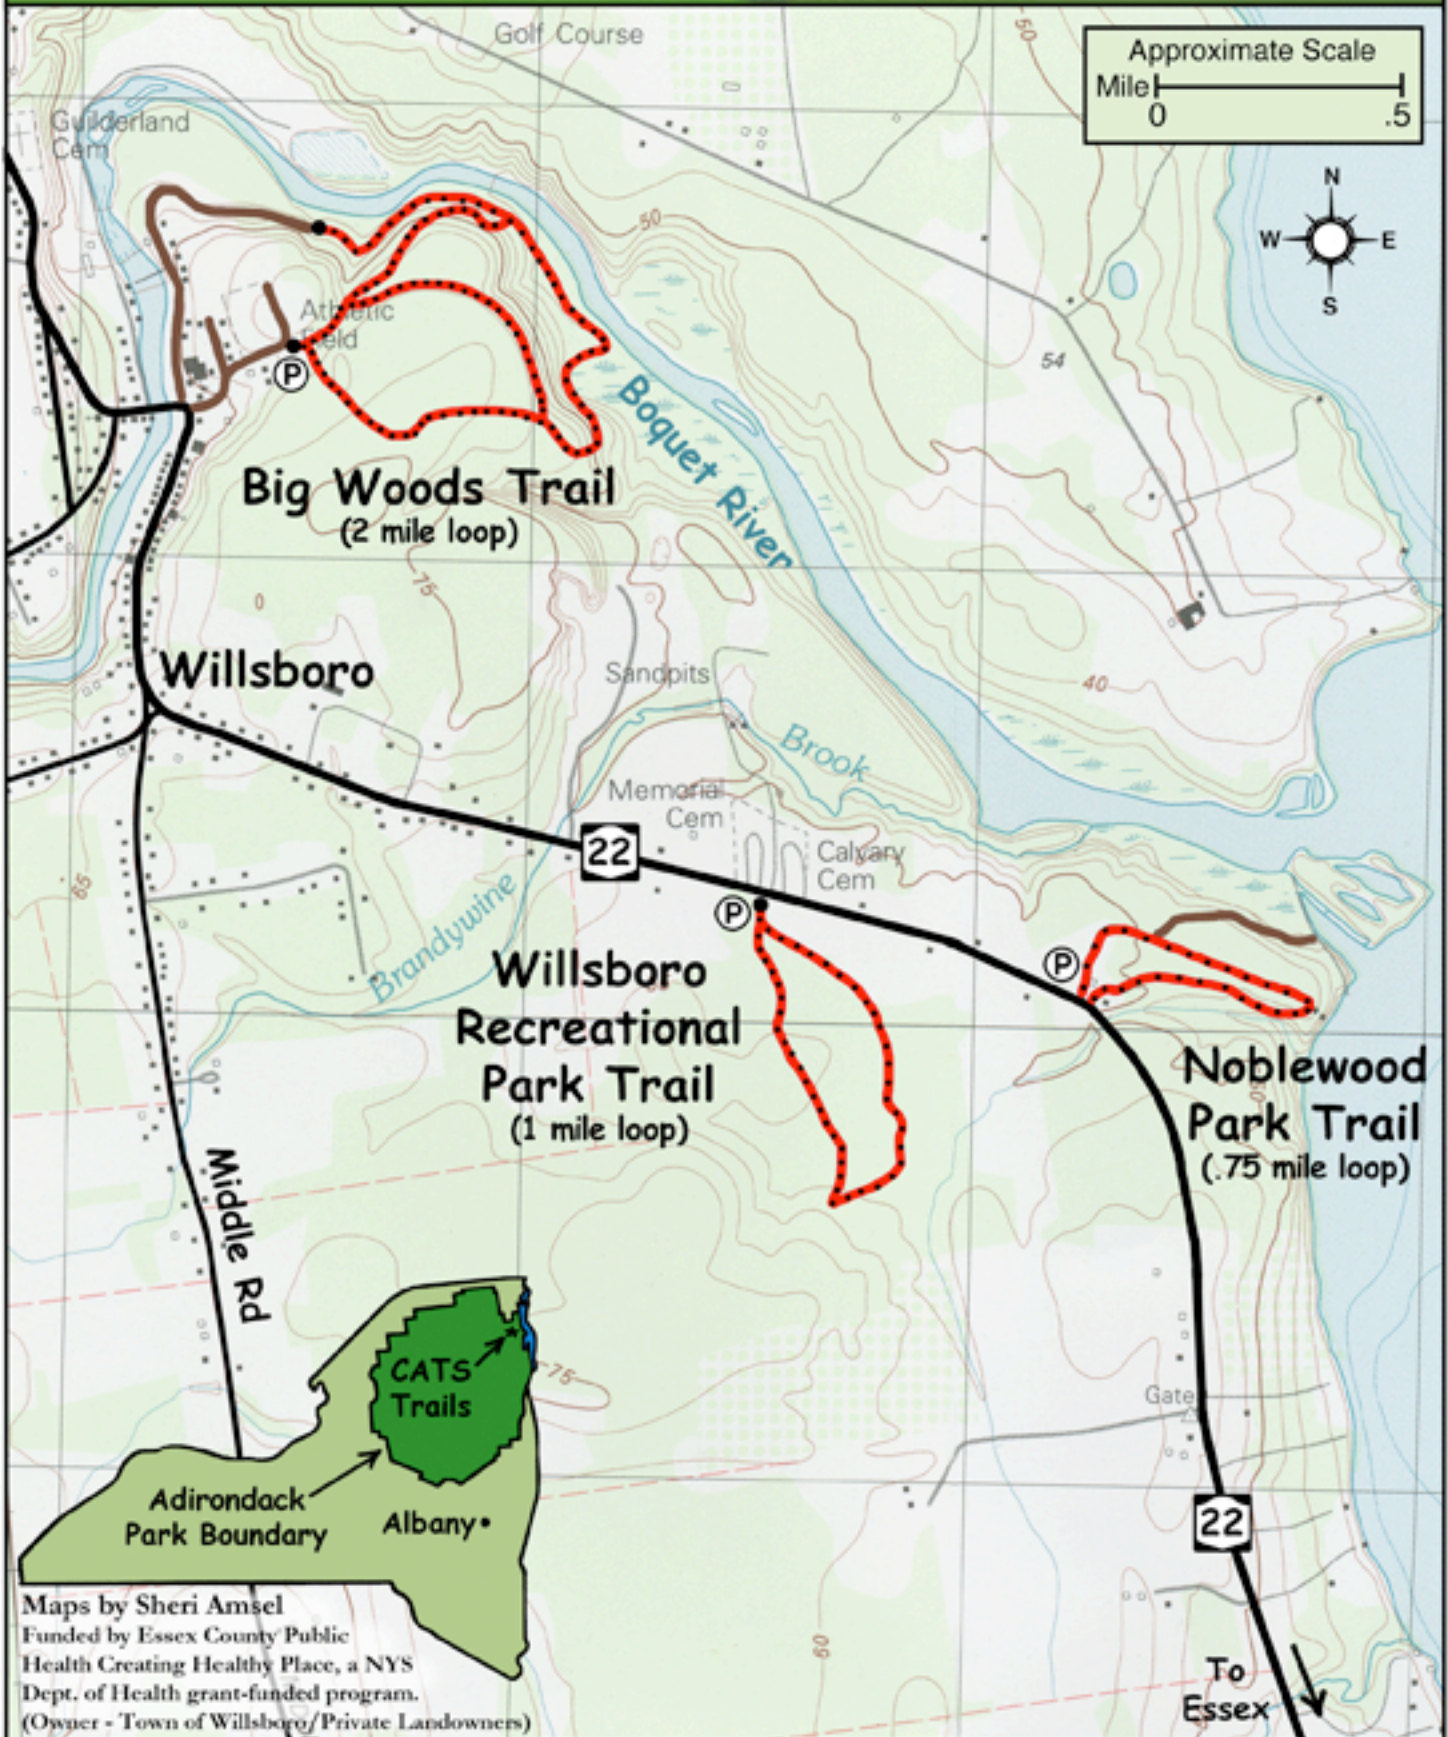

CHAMPLAIN AREA TRAILS

SAVING LAND  MAKING TRAILS

Maps by Sheri Amsel
Funded by Essex County Public Health Creating Healthy Place, a NYS Dept. of Health grant-funded program.
(Owner - Town of Willsboro/Private Landowners)