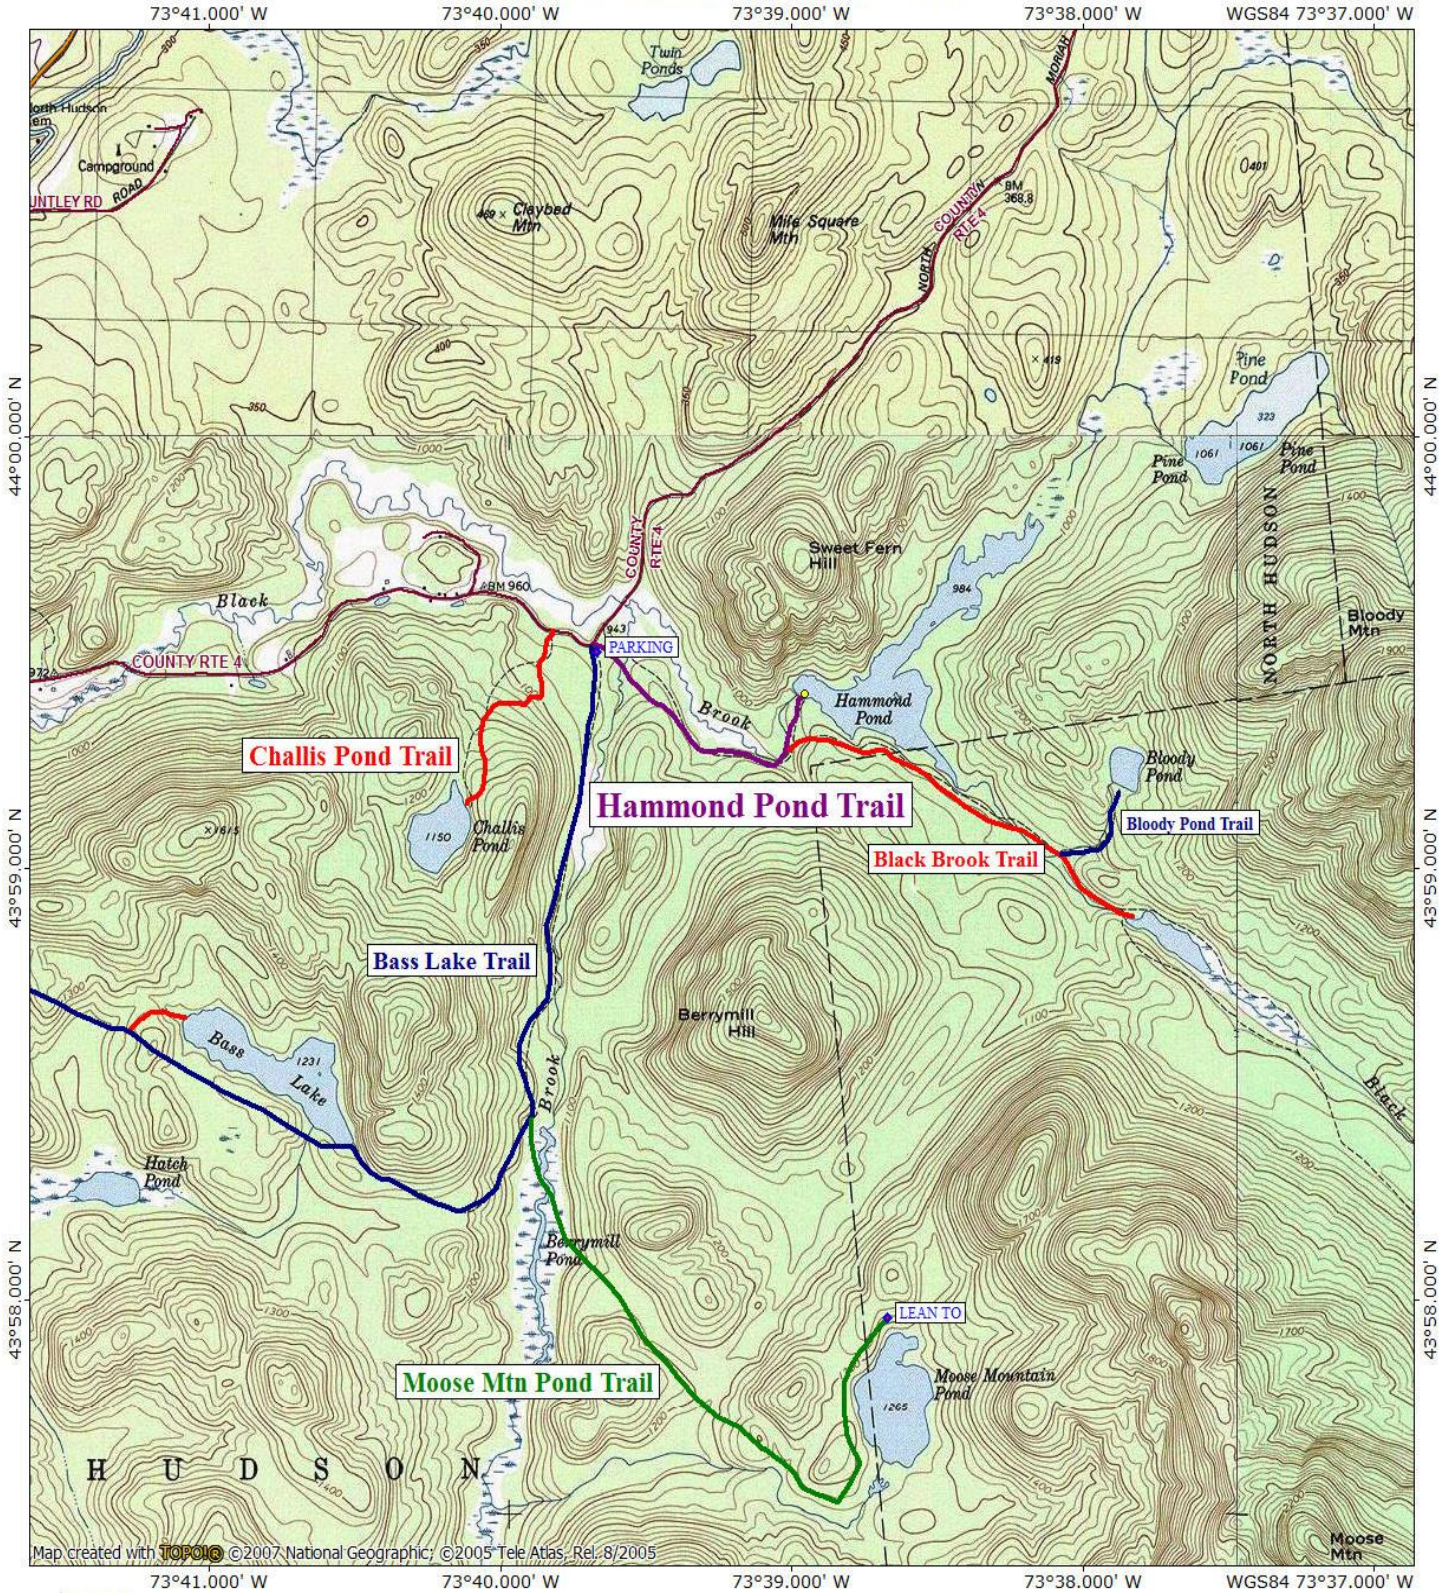

Hammond Pond Trail in Hammond Pond Wild Forest

Map created with **TOPO!** ©2007 National Geographic; ©2005 Tele Atlas, Rel. 8/2005