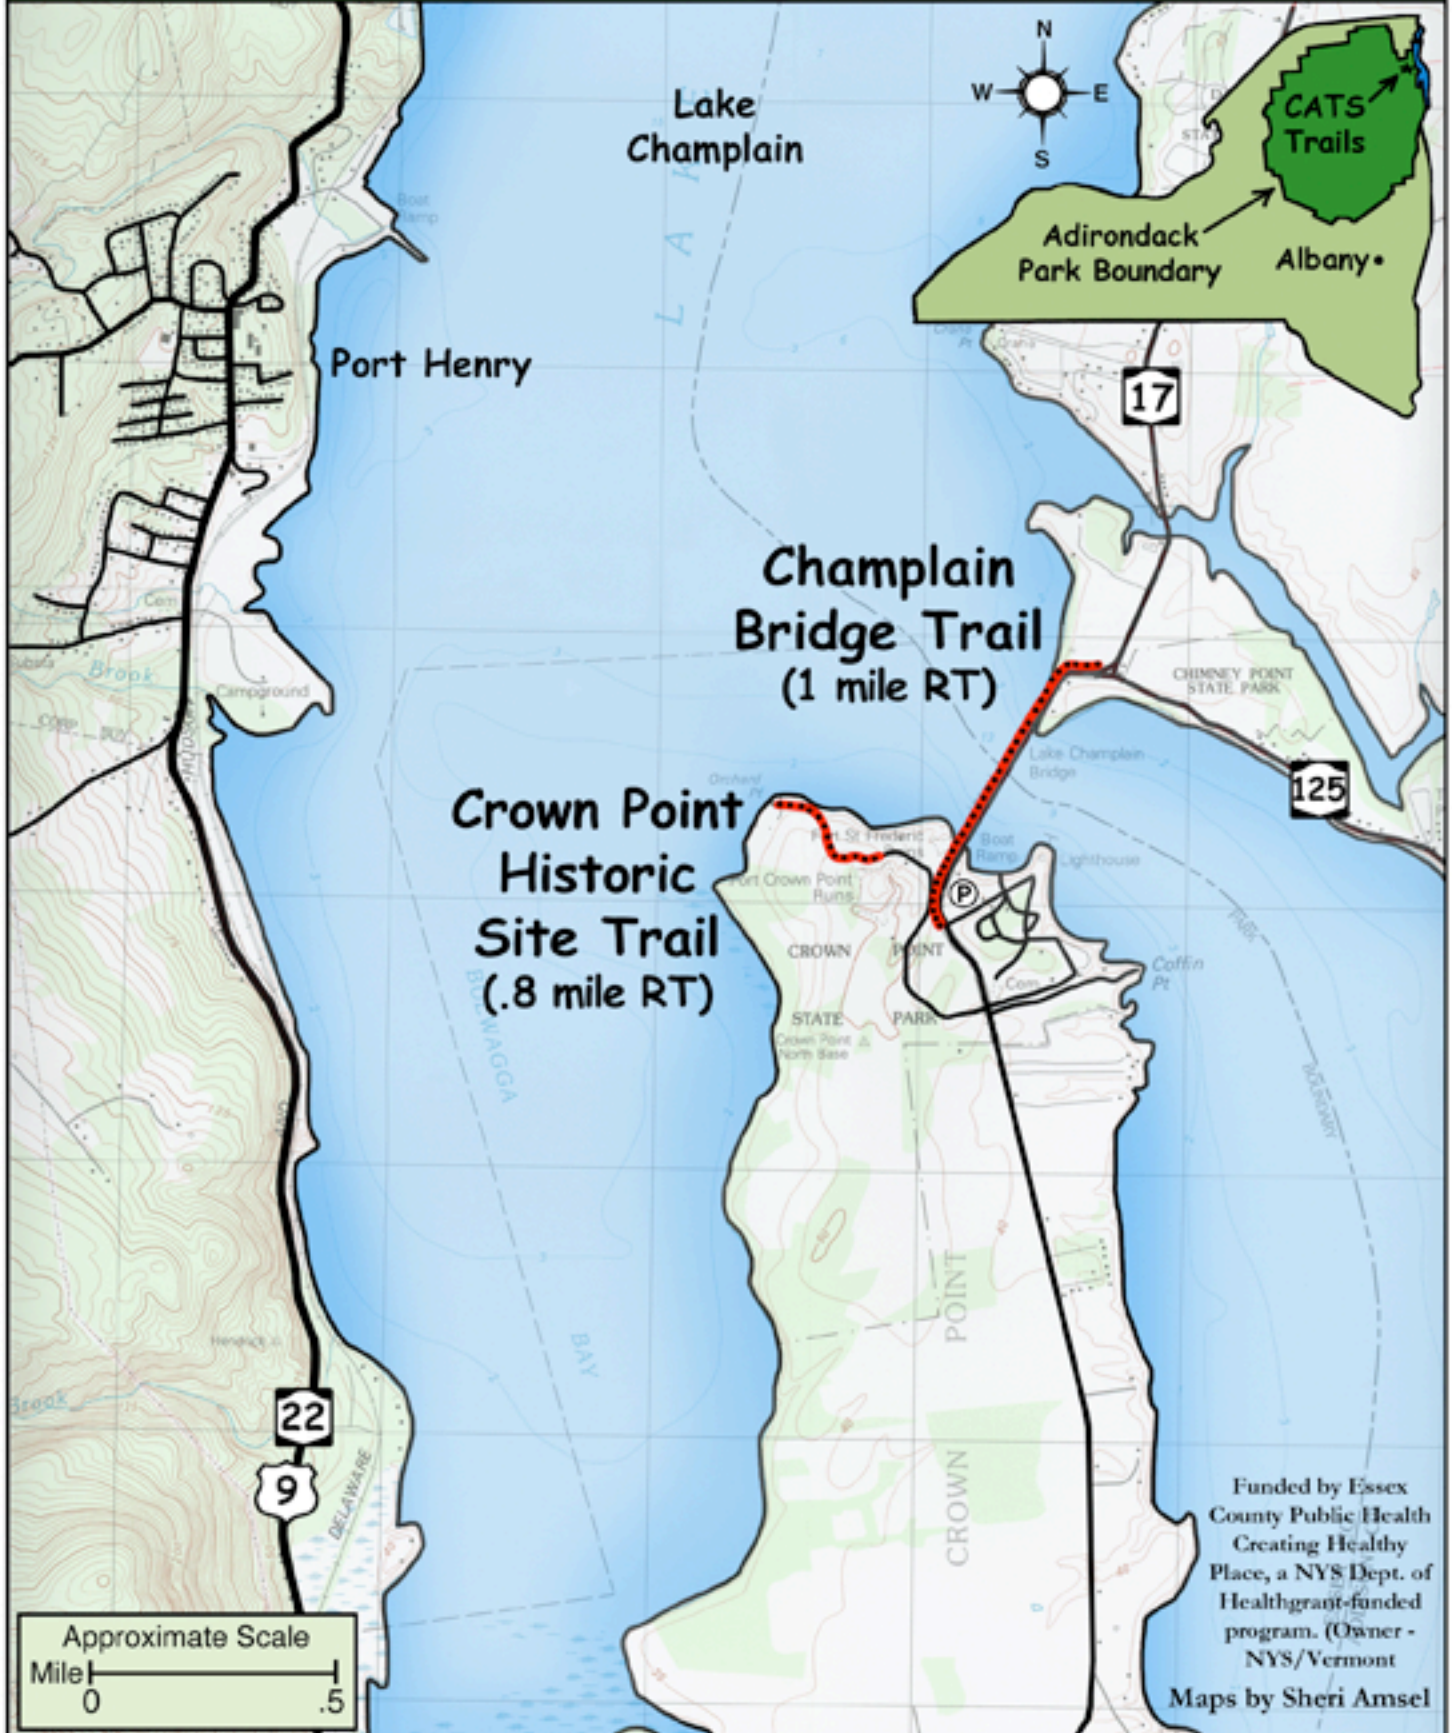

# CHAMPLAIN AREA TRAILS

SAVING LAND MAKING TRAILS

Funded by Essex County Public Health Creating Healthy Place, a NYS Dept. of Health grant-funded program. (Owner - NYS/Vermont)  
Maps by Sheri Amsel