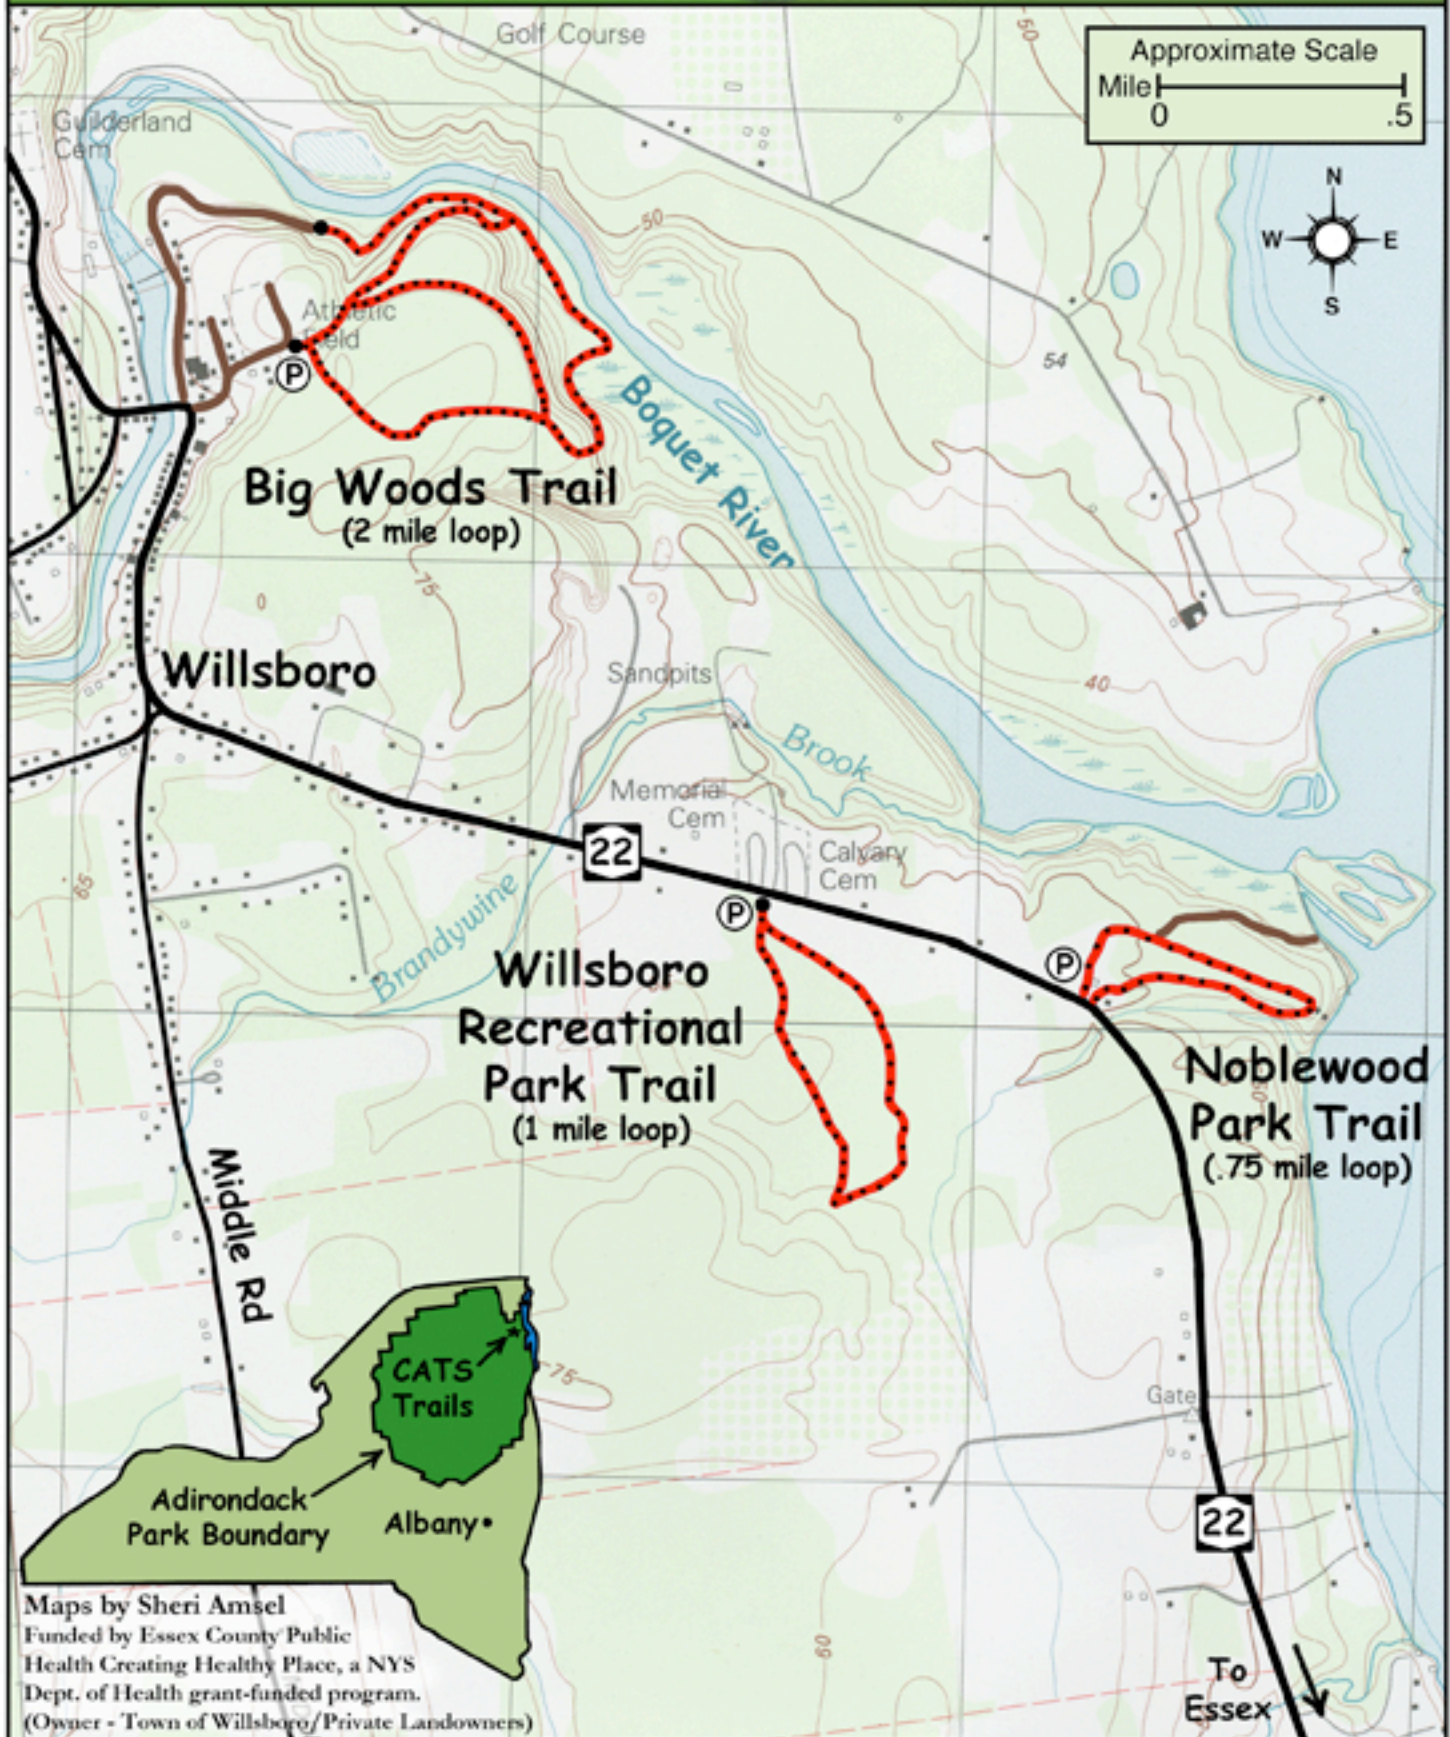

CHAMPLAIN AREA TRAILS

SAVING LAND  MAKING TRAILS

Maps by Sheri Amsel
Funded by Essex County Public Health Creating Healthy Place, a NYS Dept. of Health grant-funded program.
(Owner - Town of Willsboro/Private Landowners)