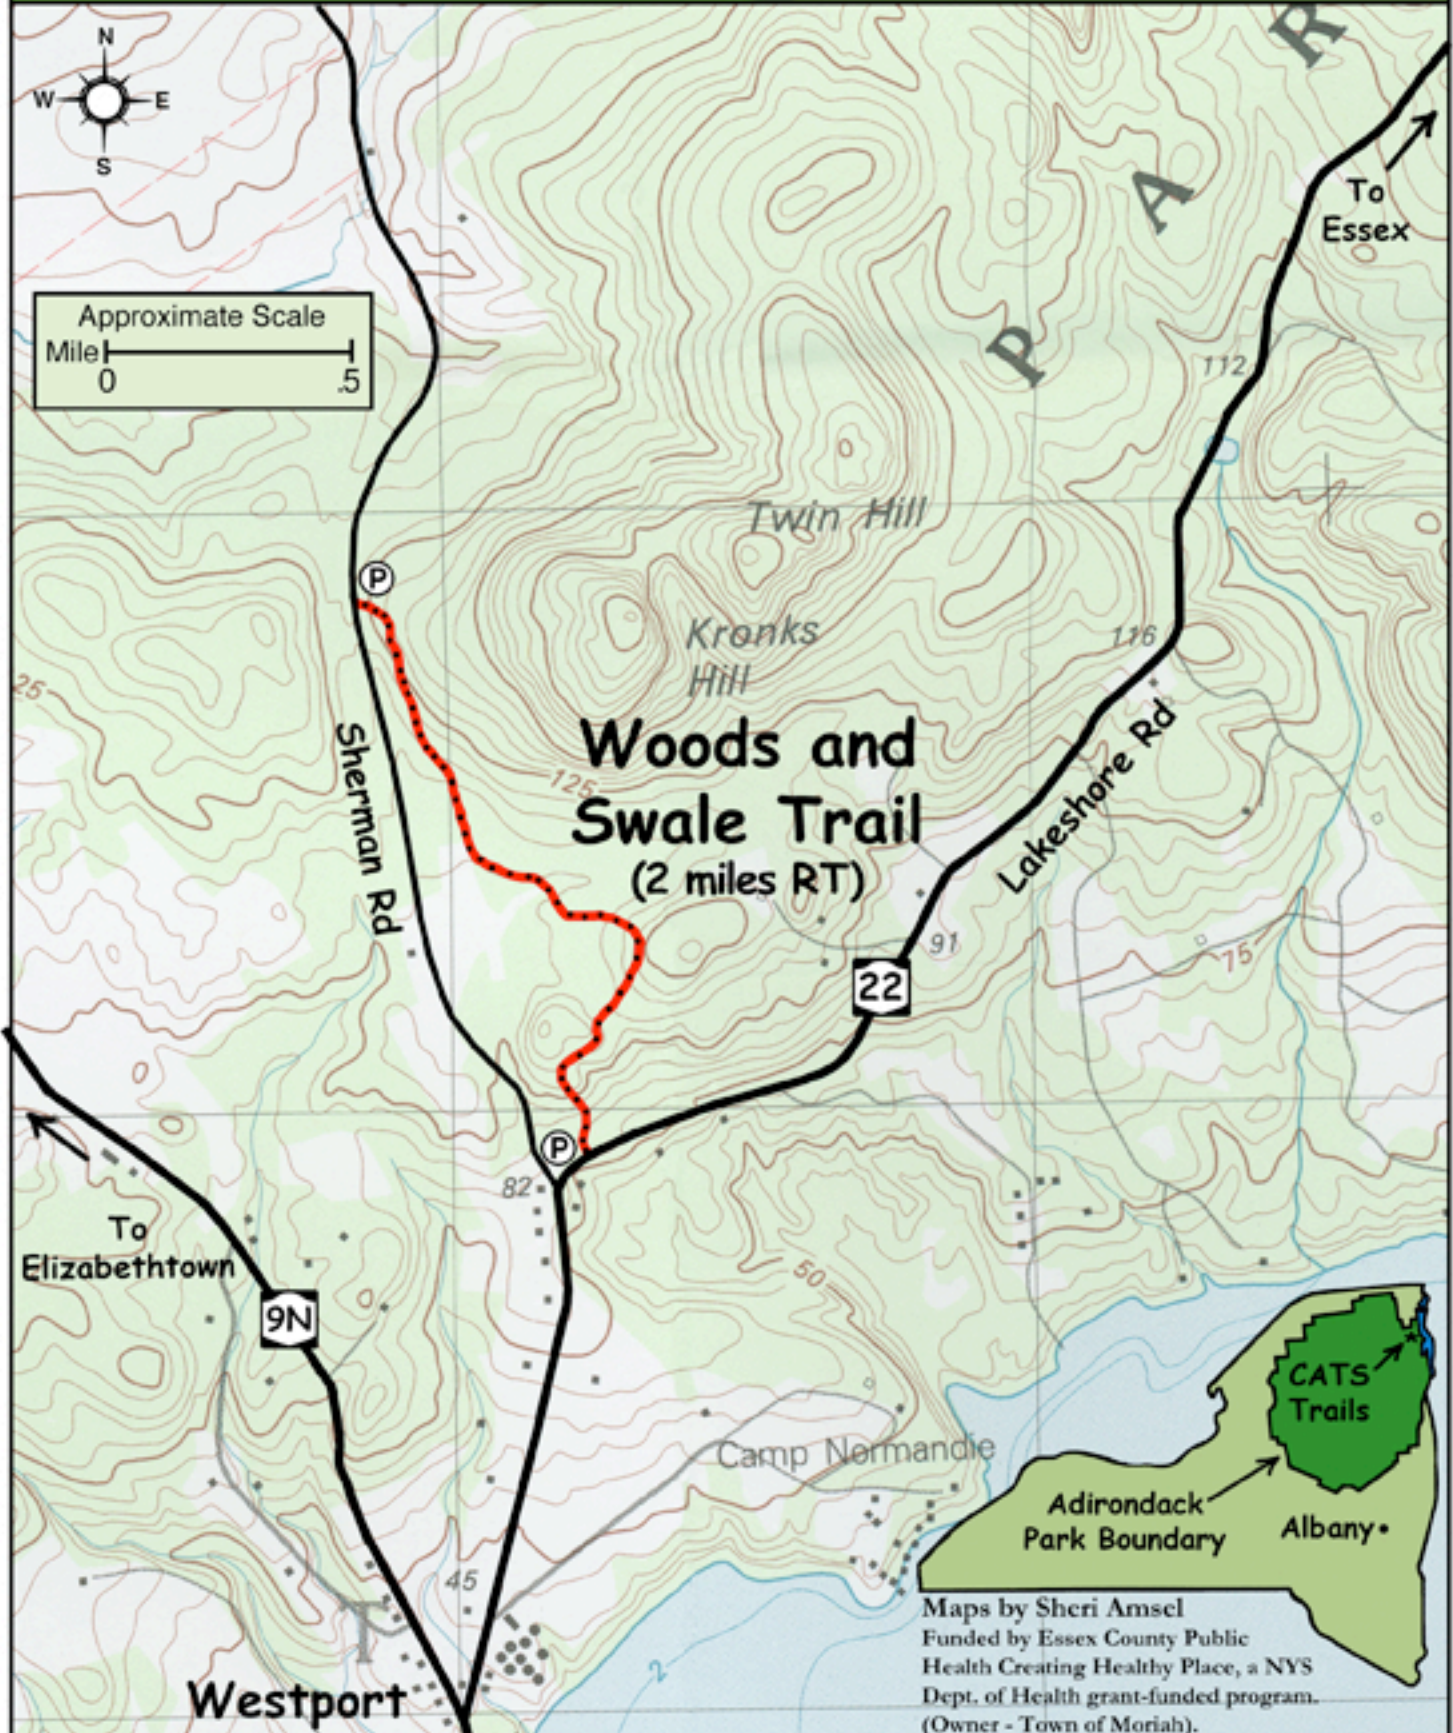

CHAMPLAIN AREA TRAILS

SAVING LAND  MAKING TRAILS

Maps by Sheri Amsel
Funded by Essex County Public Health Creating Healthy Place, a NYS Dept. of Health grant-funded program.
(Owner - Town of Moriah).