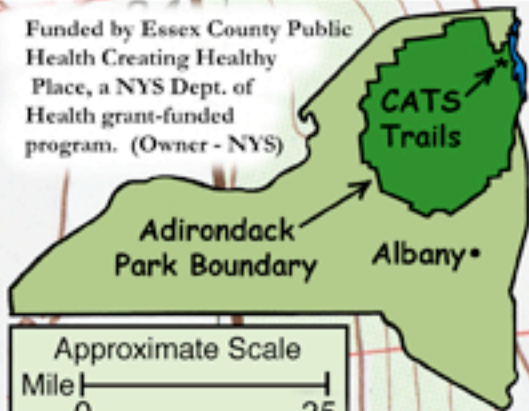

# CHAMPLAIN AREA TRAILS

SAVING LAND  MAKING TRAILS

Funded by Essex County Public Health Creating Healthy Place, a NYS Dept. of Health grant-funded program. (Owner - NYS)

Approximate Scale  
Mile 0 .25

Webb-Royce Swamp

Webb-Royce Swamp Overlook Trail  
(.3 mile rt)

Webb Royce Swamp

Clark Rd

22

125

To Essex

To Westport

Maps by Sheri Amsel